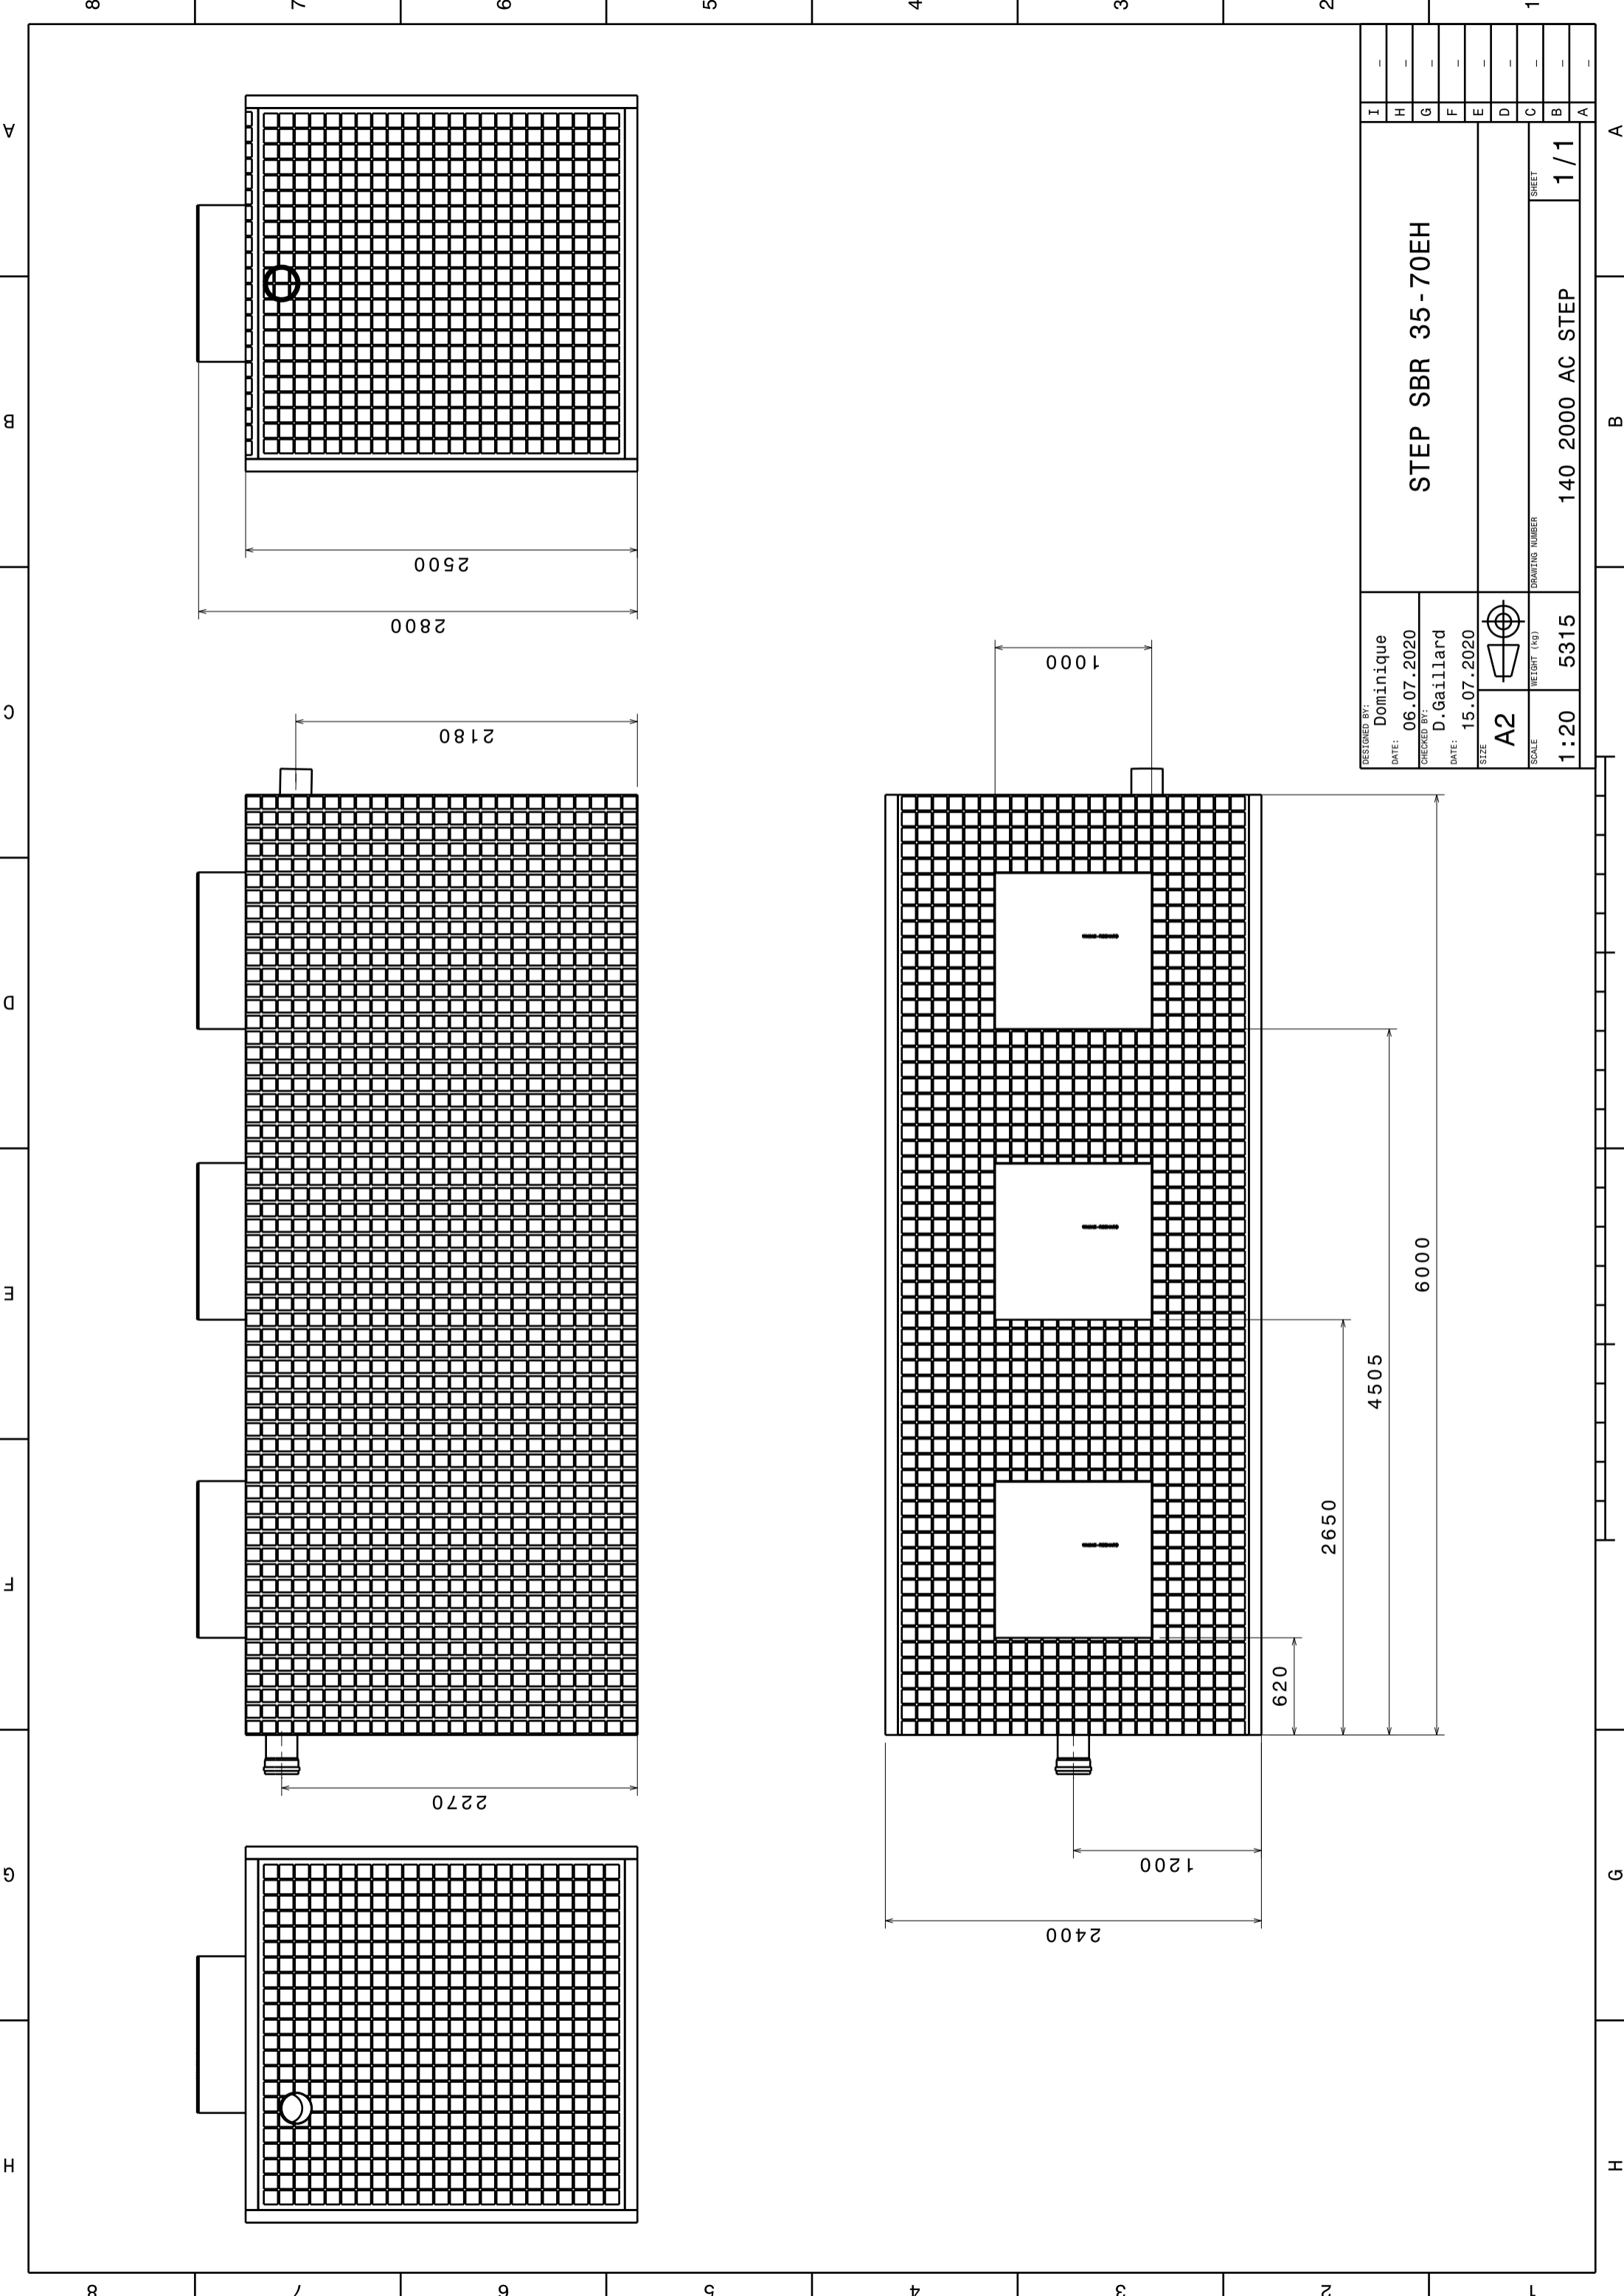

DESIGNED BY: Dominique	STEP SBR 35-70EH	A2	A	1:20	5315	140 2000 AC STEP	1/1	I	-
DATE: 06.07.2020								H	-
CHECKED BY: D.Gaillard								G	-
DATE: 15.07.2020	F	-	E	-					
SIZE: A2	D	-	C	-					
SCALE: 1:20	B	-	A	-					
WEIGHT (kg): 5315	DRAWING NUMBER		SHEET						
140 2000 AC STEP		1/1							

Coupe A-A

Coupe B-B

Coupe C-C

Coupe D-D

DESIGNED BY:	Dominique	
DATE:	06.07.2020	
CHECKED BY:	D.Gaillard	
DATE:	15.07.2020	
SIZE	A2	
SCALE	1:25	
WEIGHT (KG)	5300	
DRAWING NUMBER	140 2000 AC STEP	
SHEET	1/1	