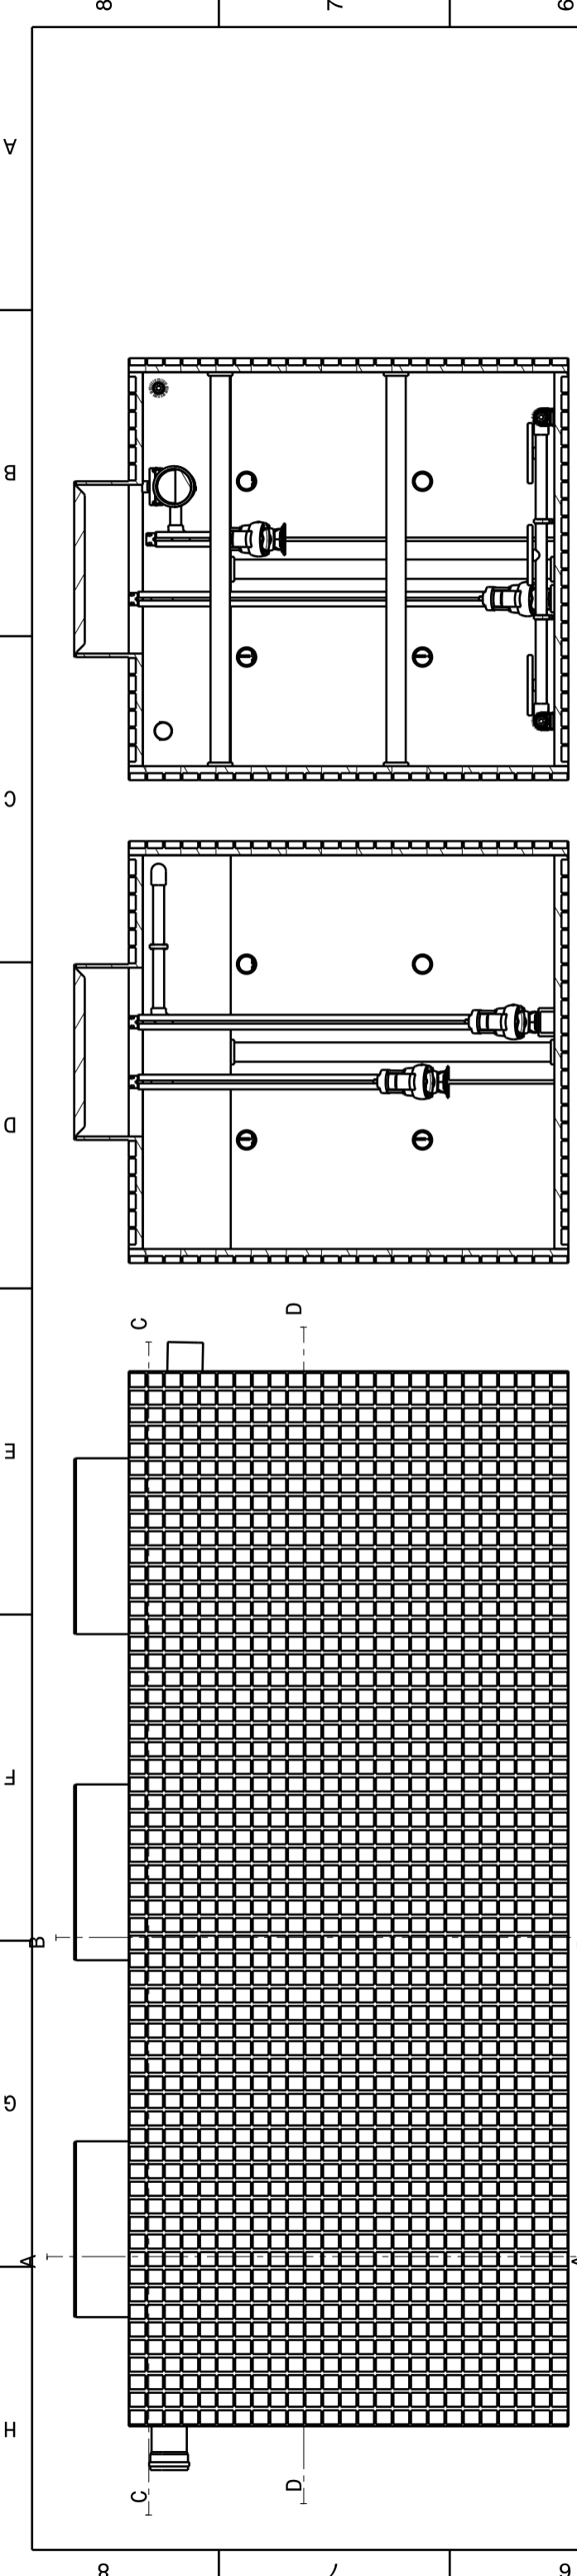

DESIGNED BY: Dominique	STEP SBR 35-70EH	A2	A	1:20	5315	140 2000 AC STEP	1/1	I	-
DATE: 06.07.2020								H	-
CHECKED BY: D.Gaillard								G	-
DATE: 15.07.2020	F	-	E	-					
SIZE: A2	D	-	C	-					
SCALE: 1:20	B	-	A	-					
WEIGHT (kg): 5315	DRAWING NUMBER		SHEET						
140 2000 AC STEP		1/1							

Coupe A-A

Coupe B-B

Coupe C-C

Coupe D-D

DESIGNED BY:	Dominique	
DATE:	06.07.2020	
CHECKED BY:	D.Gaillard	
DATE:	15.07.2020	
SIZE	A2	
SCALE	1:25	
WEIGHT (KG)	5300	
DRAWING NUMBER	140 2000 AC STEP	
SHEET	1/1	