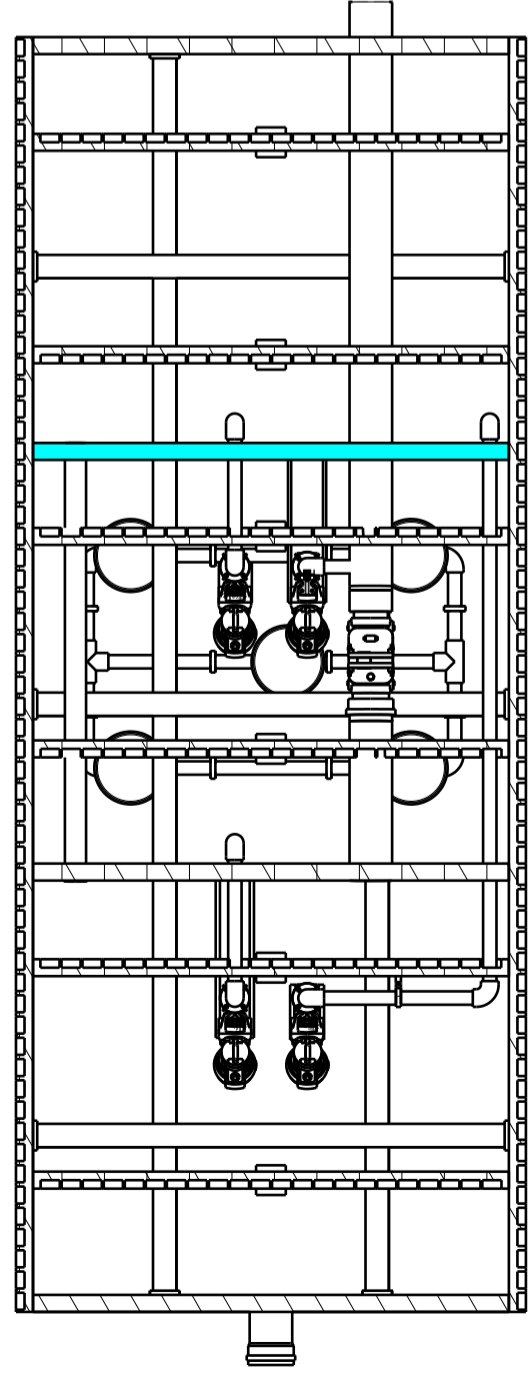

DESIGNED BY: Dominique	STEP SBR 35-70EH	A2	A	1:20	5315	140 2000 AC STEP	1/1	I	-
DATE: 06.07.2020								H	-
CHECKED BY: D.Gaillard								G	-
DATE: 15.07.2020	F	-	E	-					
SIZE: A2	D	-	C	-					
SCALE: 1:20	B	-	A	-					
WEIGHT (kg): 5315	DRAWING NUMBER		SHEET						
140 2000 AC STEP		1/1							

Coupe A-A

Coupe B-B

Coupe C-C

Coupe D-D

DESIGNED BY:	Dominique	
DATE:	06.07.2020	
CHECKED BY:	D.Gaillard	
DATE:	15.07.2020	
SIZE	A2	
SCALE	1:25	
WEIGHT (KG)	5300	
DRAWING NUMBER	140 2000 AC STEP	
SHEET	1/1	