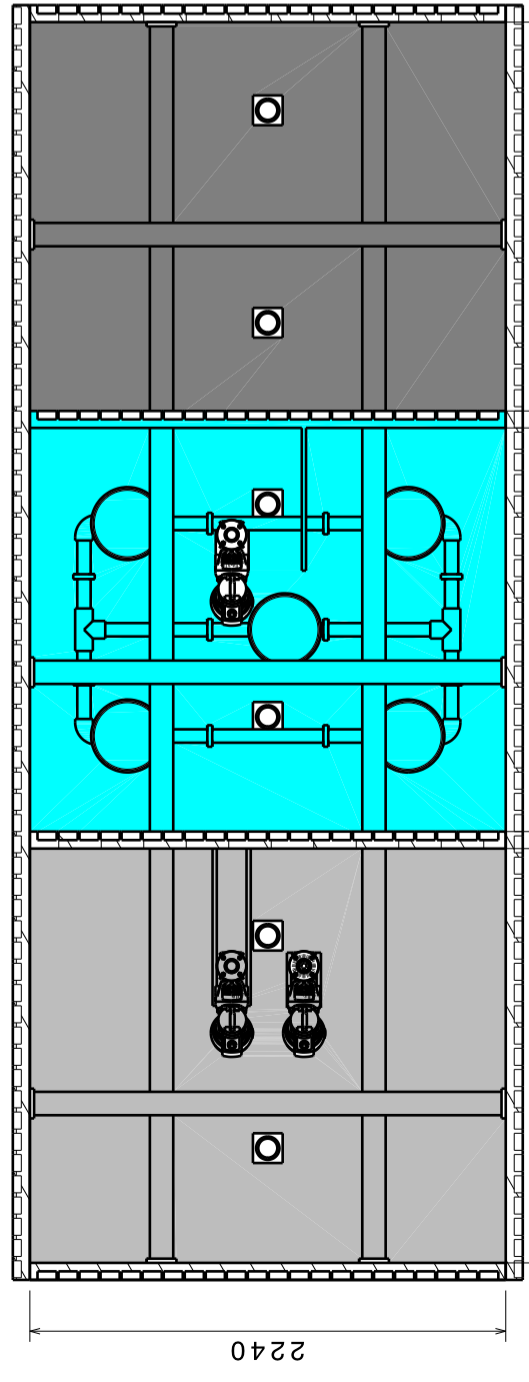

DESIGNED BY: Dominique	STEP SBR 35-70EH	A2	A	1:20	5315	140 2000 AC STEP	1/1	I	-
DATE: 06.07.2020								H	-
CHECKED BY: D.Gaillard								G	-
DATE: 15.07.2020	F	-	E	-					
SIZE: A2	D	-	C	-					
SCALE: 1:20	B	-	A	-					
WEIGHT (kg): 5315	DRAWING NUMBER		SHEET						
140 2000 AC STEP		1/1							

Coupe A-A

Coupe B-B

Coupe C-C

Coupe D-D

DESIGNED BY:	Dominique	
DATE:	06.07.2020	
CHECKED BY:	D.Gaillard	
DATE:	15.07.2020	
SIZE	A2	
SCALE	1:25	
WEIGHT (KG)	5300	
DRAWING NUMBER	140 2000 AC STEP	
SHEET	1/1	