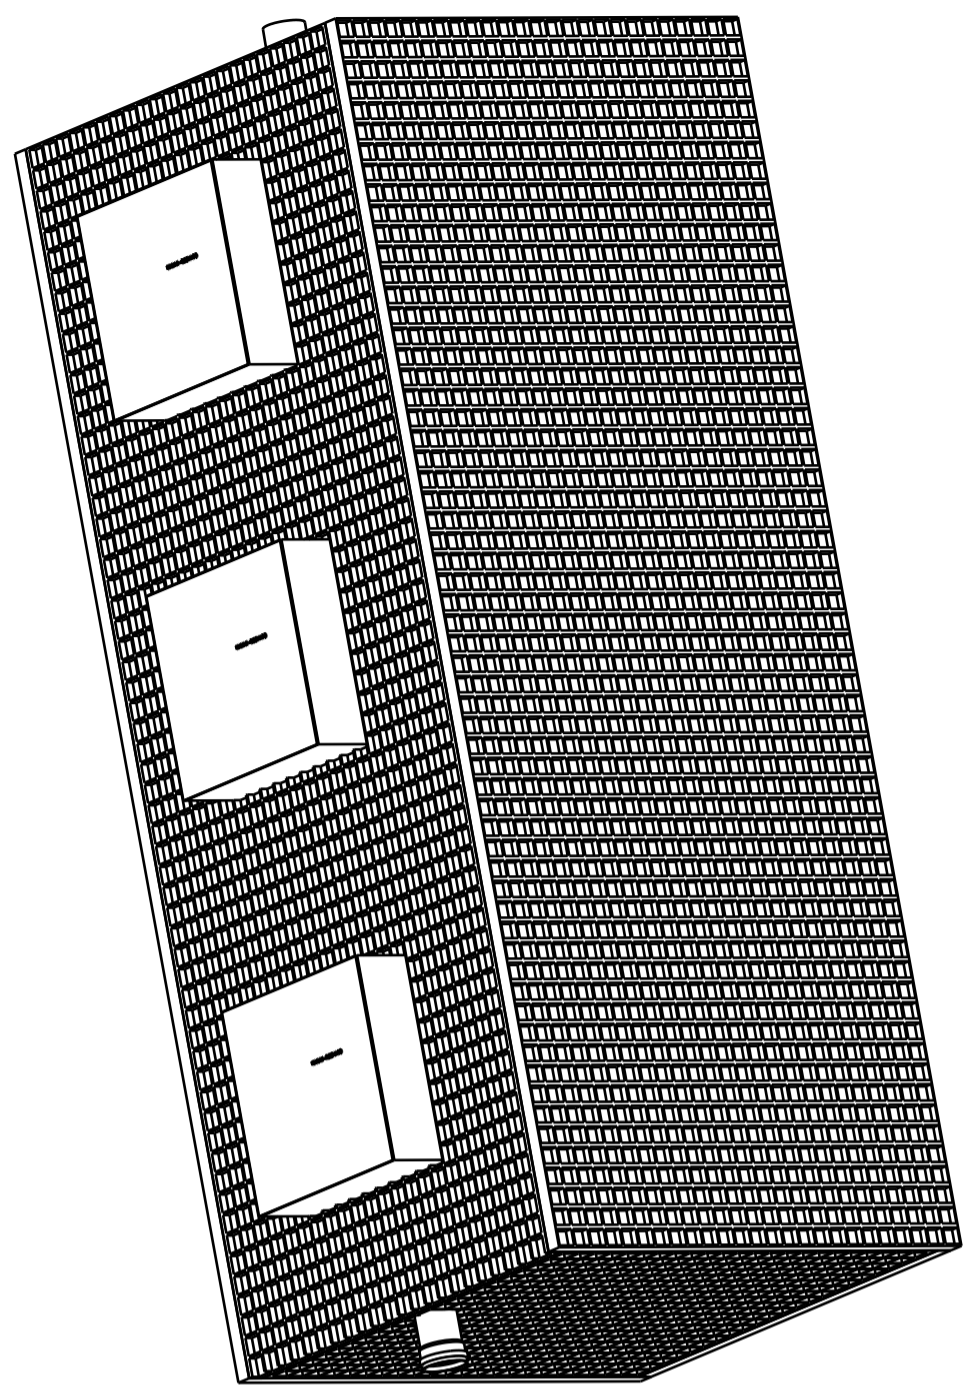

DESIGNED BY: Dominique	STEP SBR 35-70EH	A2	A	1:20	5315	140 2000 AC STEP	1/1	I	-
DATE: 06.07.2020								H	-
CHECKED BY: D.Gaillard								G	-
DATE: 15.07.2020	F	-	E	-					
SIZE: A2	D	-	C	-					
SCALE: 1:20	B	-	A	-					
WEIGHT (kg): 5315	DRAWING NUMBER		SHEET						
140 2000 AC STEP		1/1							

Coupe A-A

Coupe B-B

Coupe C-C

Coupe D-D

DESIGNED BY:	Dominique	
DATE:	06.07.2020	
CHECKED BY:	D.Gaillard	
DATE:	15.07.2020	
SIZE	A2	
SCALE	1:25	
WEIGHT (KG)	5300	
DRAWING NUMBER	140 2000 AC STEP	
SHEET	1/1	

STEP SBR 35-70EH